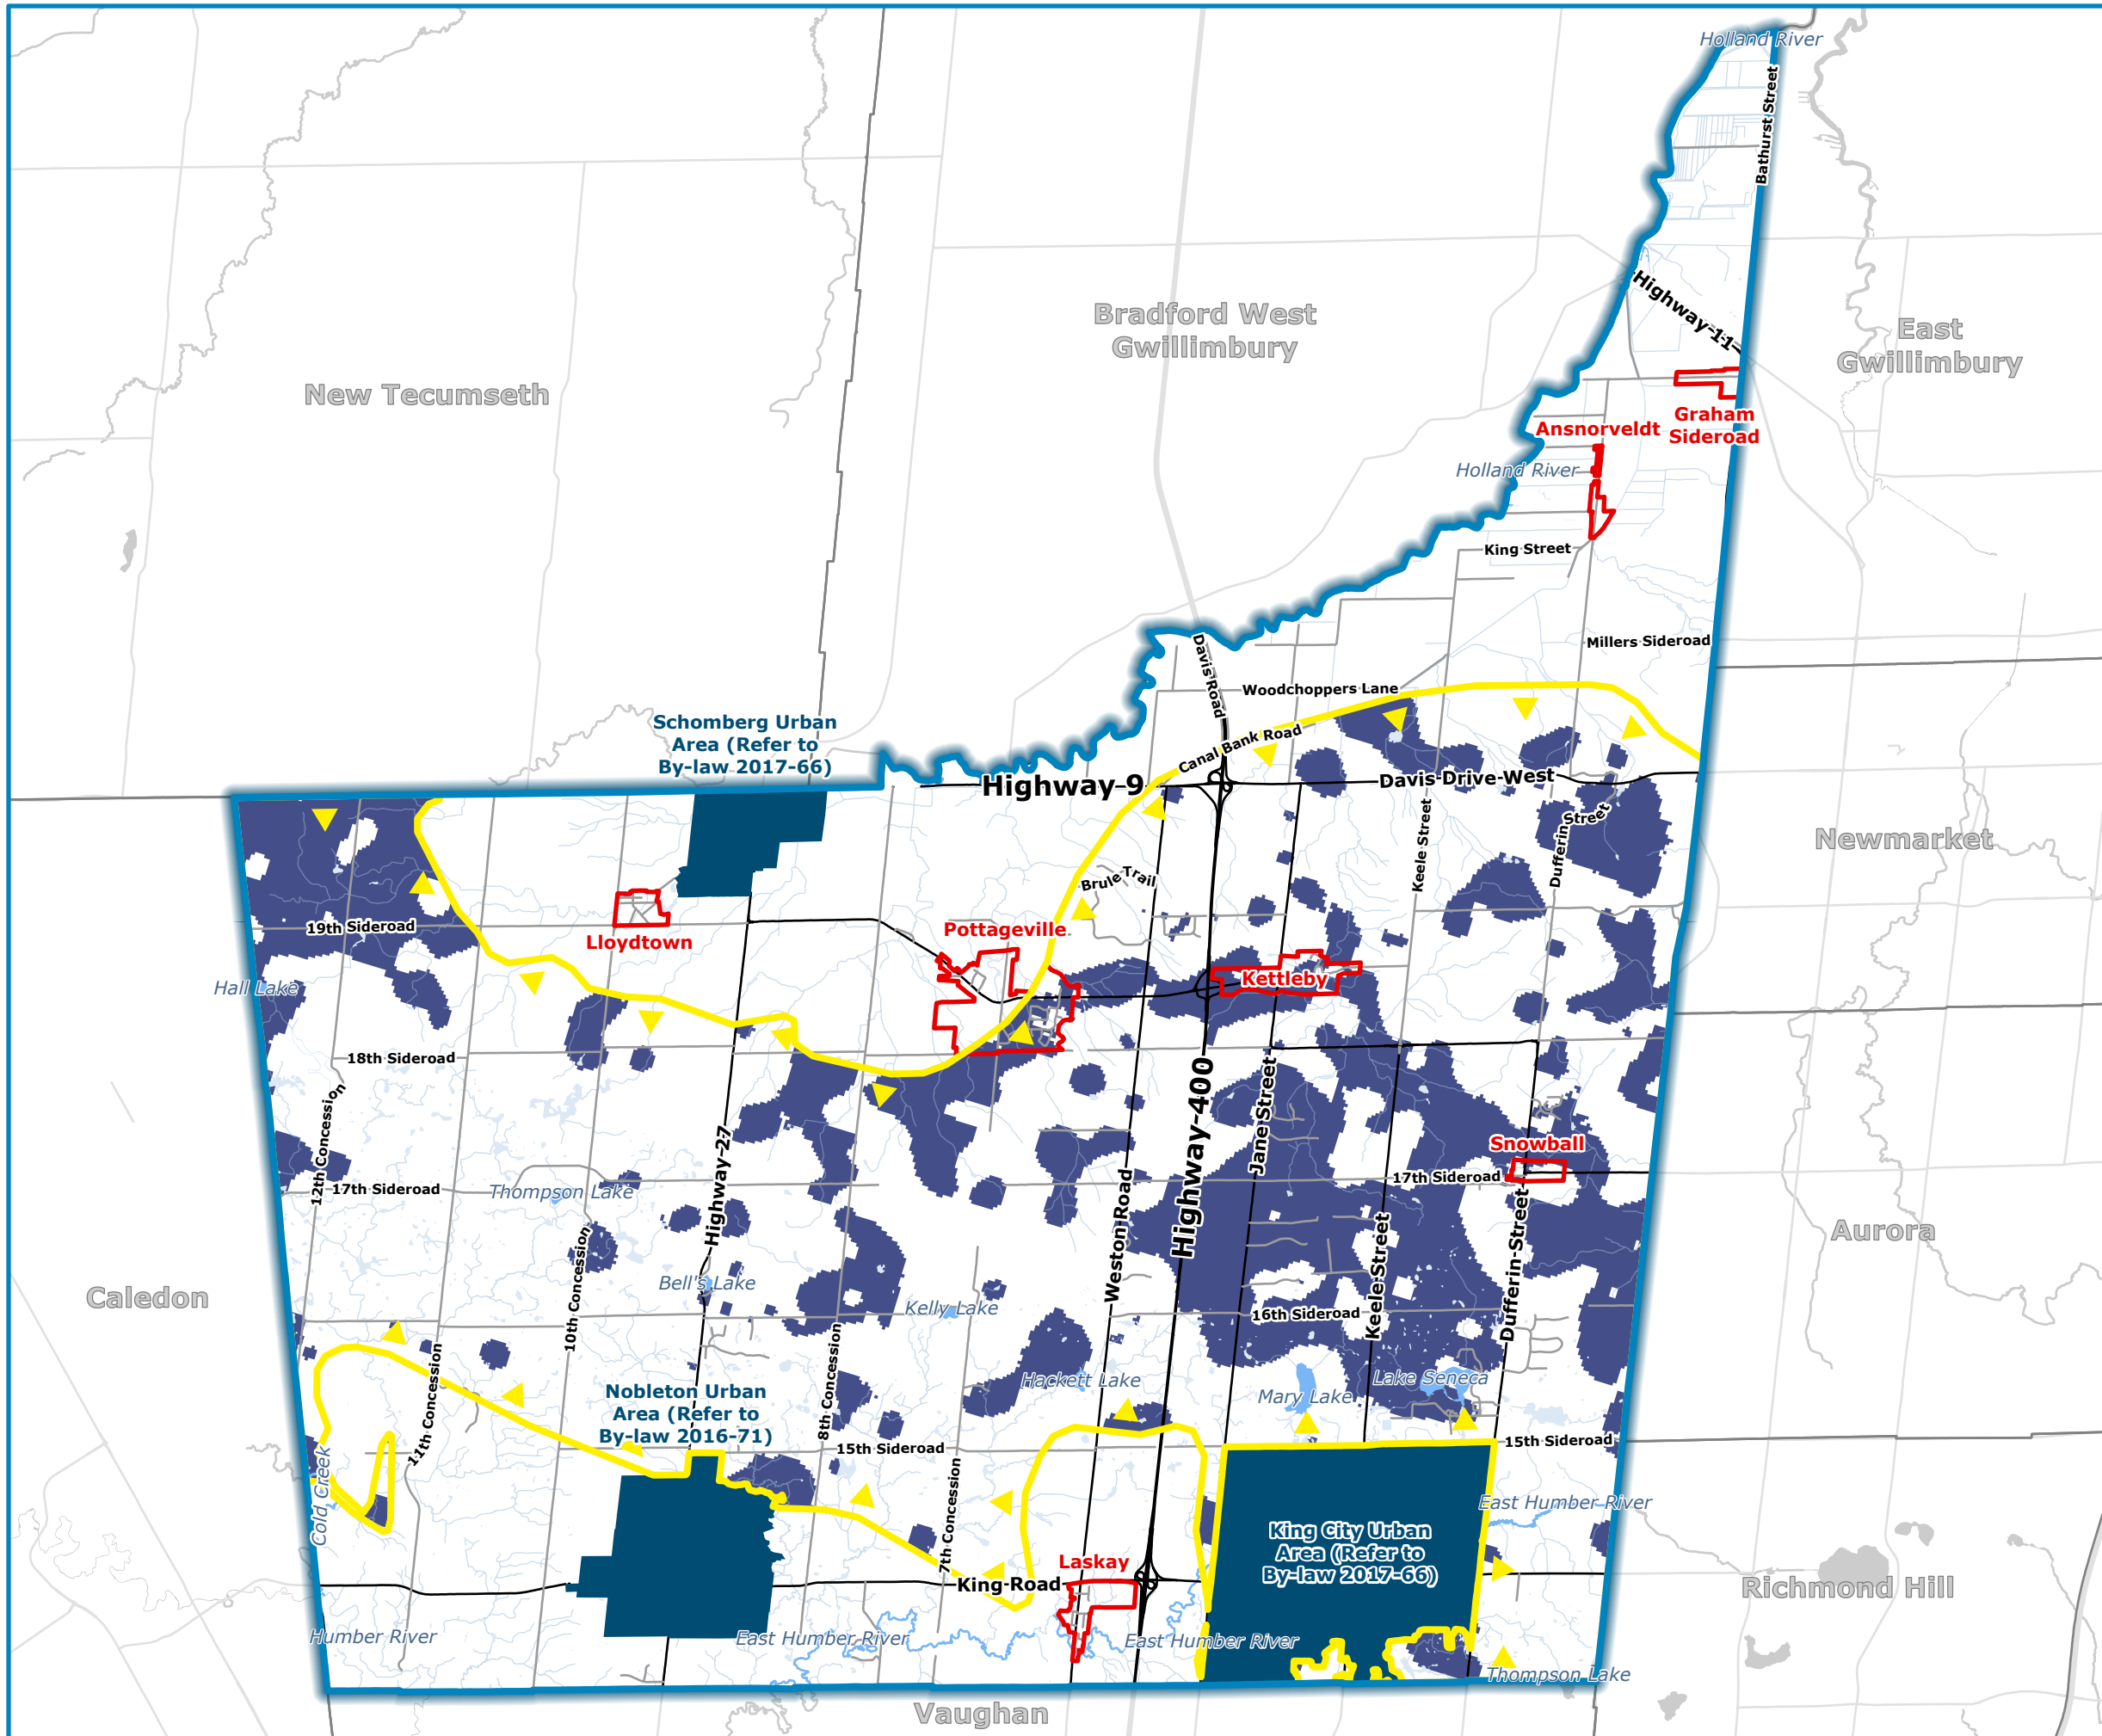

September 2022

Sources:
Base Data: MNDMNR, York Region and
Township of King
Projection: NAD 1983 UTM Zone 17N

Township of King Zoning By-law for the Countryside

Schedule C-3 Oak Ridges Moraine Areas of High Aquifer Vulnerability

Legend

-  Township of King Boundary
-  Oak Ridges Moraine Conservation Plan Area
-  Hamlet Boundary
-  Areas of High Aquifer Vulnerability

September 2022
 Sources:
 Base Data: MNDMNR, York Region and
 Township of King
 Projection: NAD 1983 UTM Zone 17N

Township of King Zoning By-law for the Countryside

Schedule C-4 Oak Ridges Moraine Wellhead Protection Area

Legend

-  Township of King Boundary
-  Oak Ridges Moraine Conservation Plan Area
-  Hamlet Boundary
-  Oak Ridges Moraine Wellhead Protection Area

0 1 2 4 Kilometres

September 2022

Sources:
Base Data: MNDMNR, York Region and
Township of King
Projection: NAD 1983 UTM Zone 17N