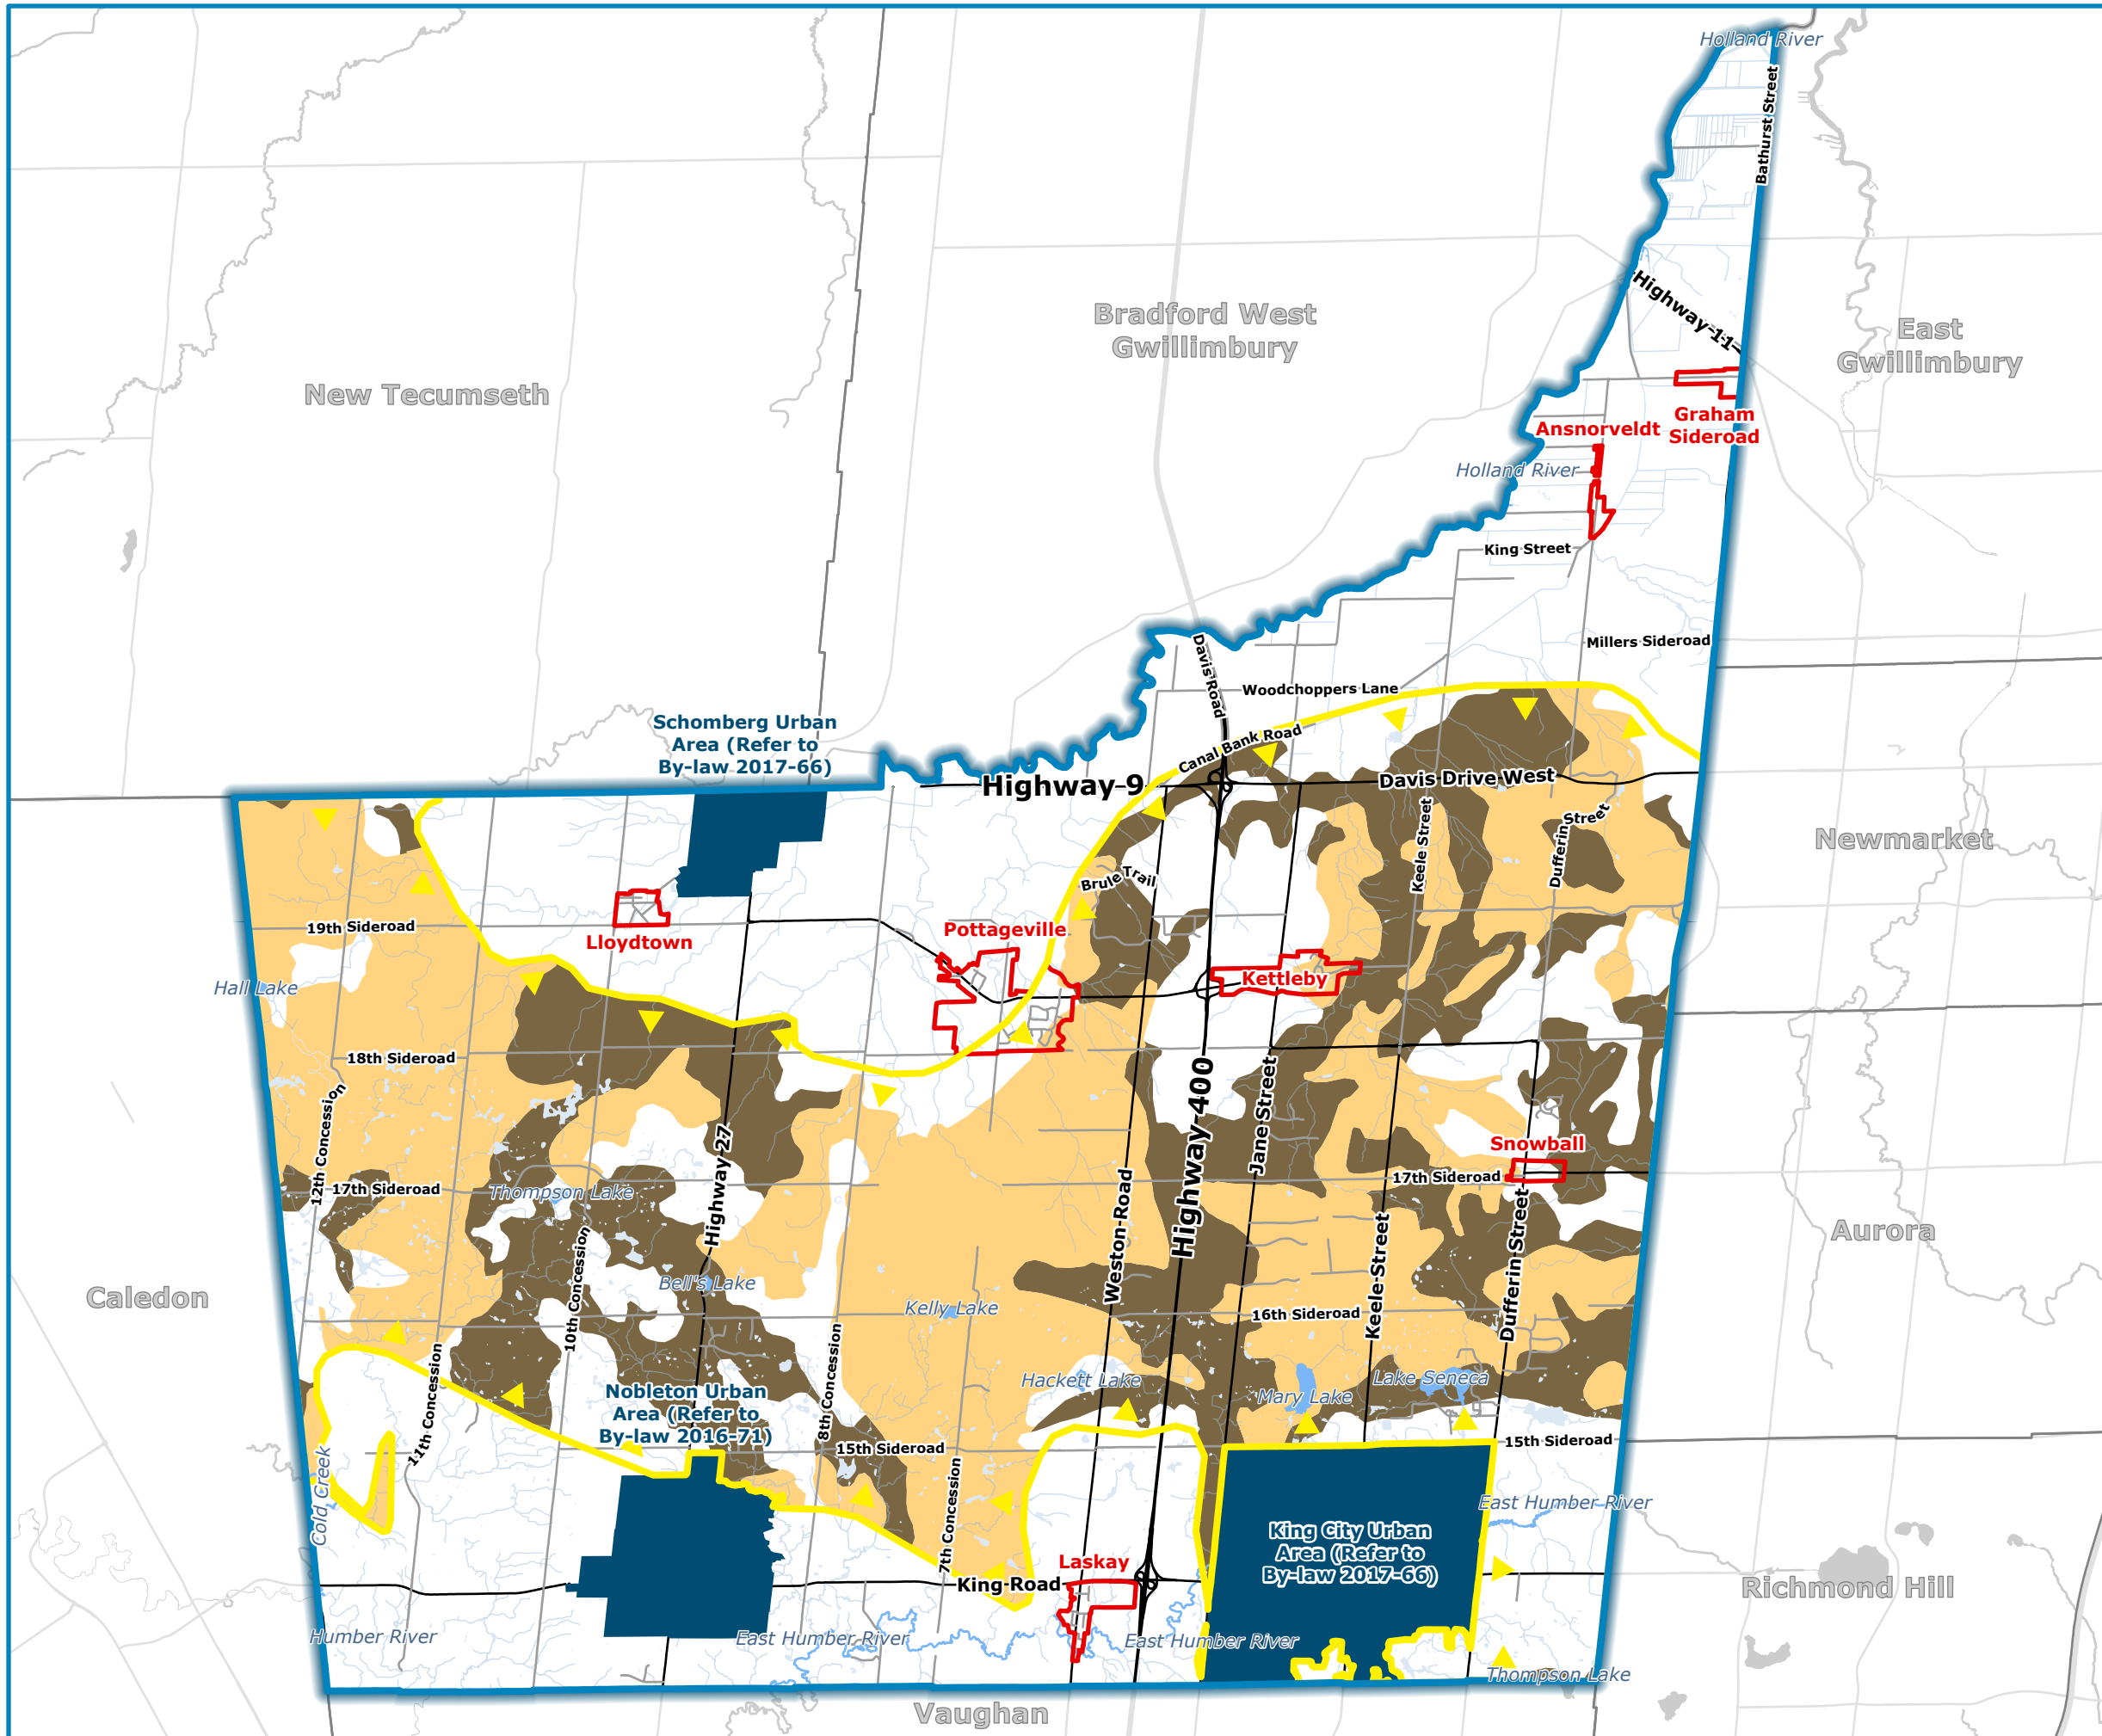

Township of King Zoning By-law for the Countryside

Schedule C-1 Oak Ridges Moraine Area of Influence

Legend

- Township of King Boundary
- Oak Ridges Moraine Conservation Plan Area
- Hamlet Boundary
- Area of Influence

Legend

- Township of King Boundary
- Oak Ridges Moraine Conservation Plan Area
- Hamlet Boundary
- Landform Conservation Area
 - Landform Conservation Area Category 1
 - Landform Conservation Area Category 2

September 2022

Sources:
Base Data: MNDMNR, York Region and
Township of King
Projection: NAD 1983 UTM Zone 17N

Township of King Zoning By-law for the Countryside

Schedule C-3 Oak Ridges Moraine Areas of High Aquifer Vulnerability

Legend

-  Township of King Boundary
-  Oak Ridges Moraine Conservation Plan Area
-  Hamlet Boundary
-  Areas of High Aquifer Vulnerability

September 2022
 Sources:
 Base Data: MNDMNR, York Region and
 Township of King
 Projection: NAD 1983 UTM Zone 17N