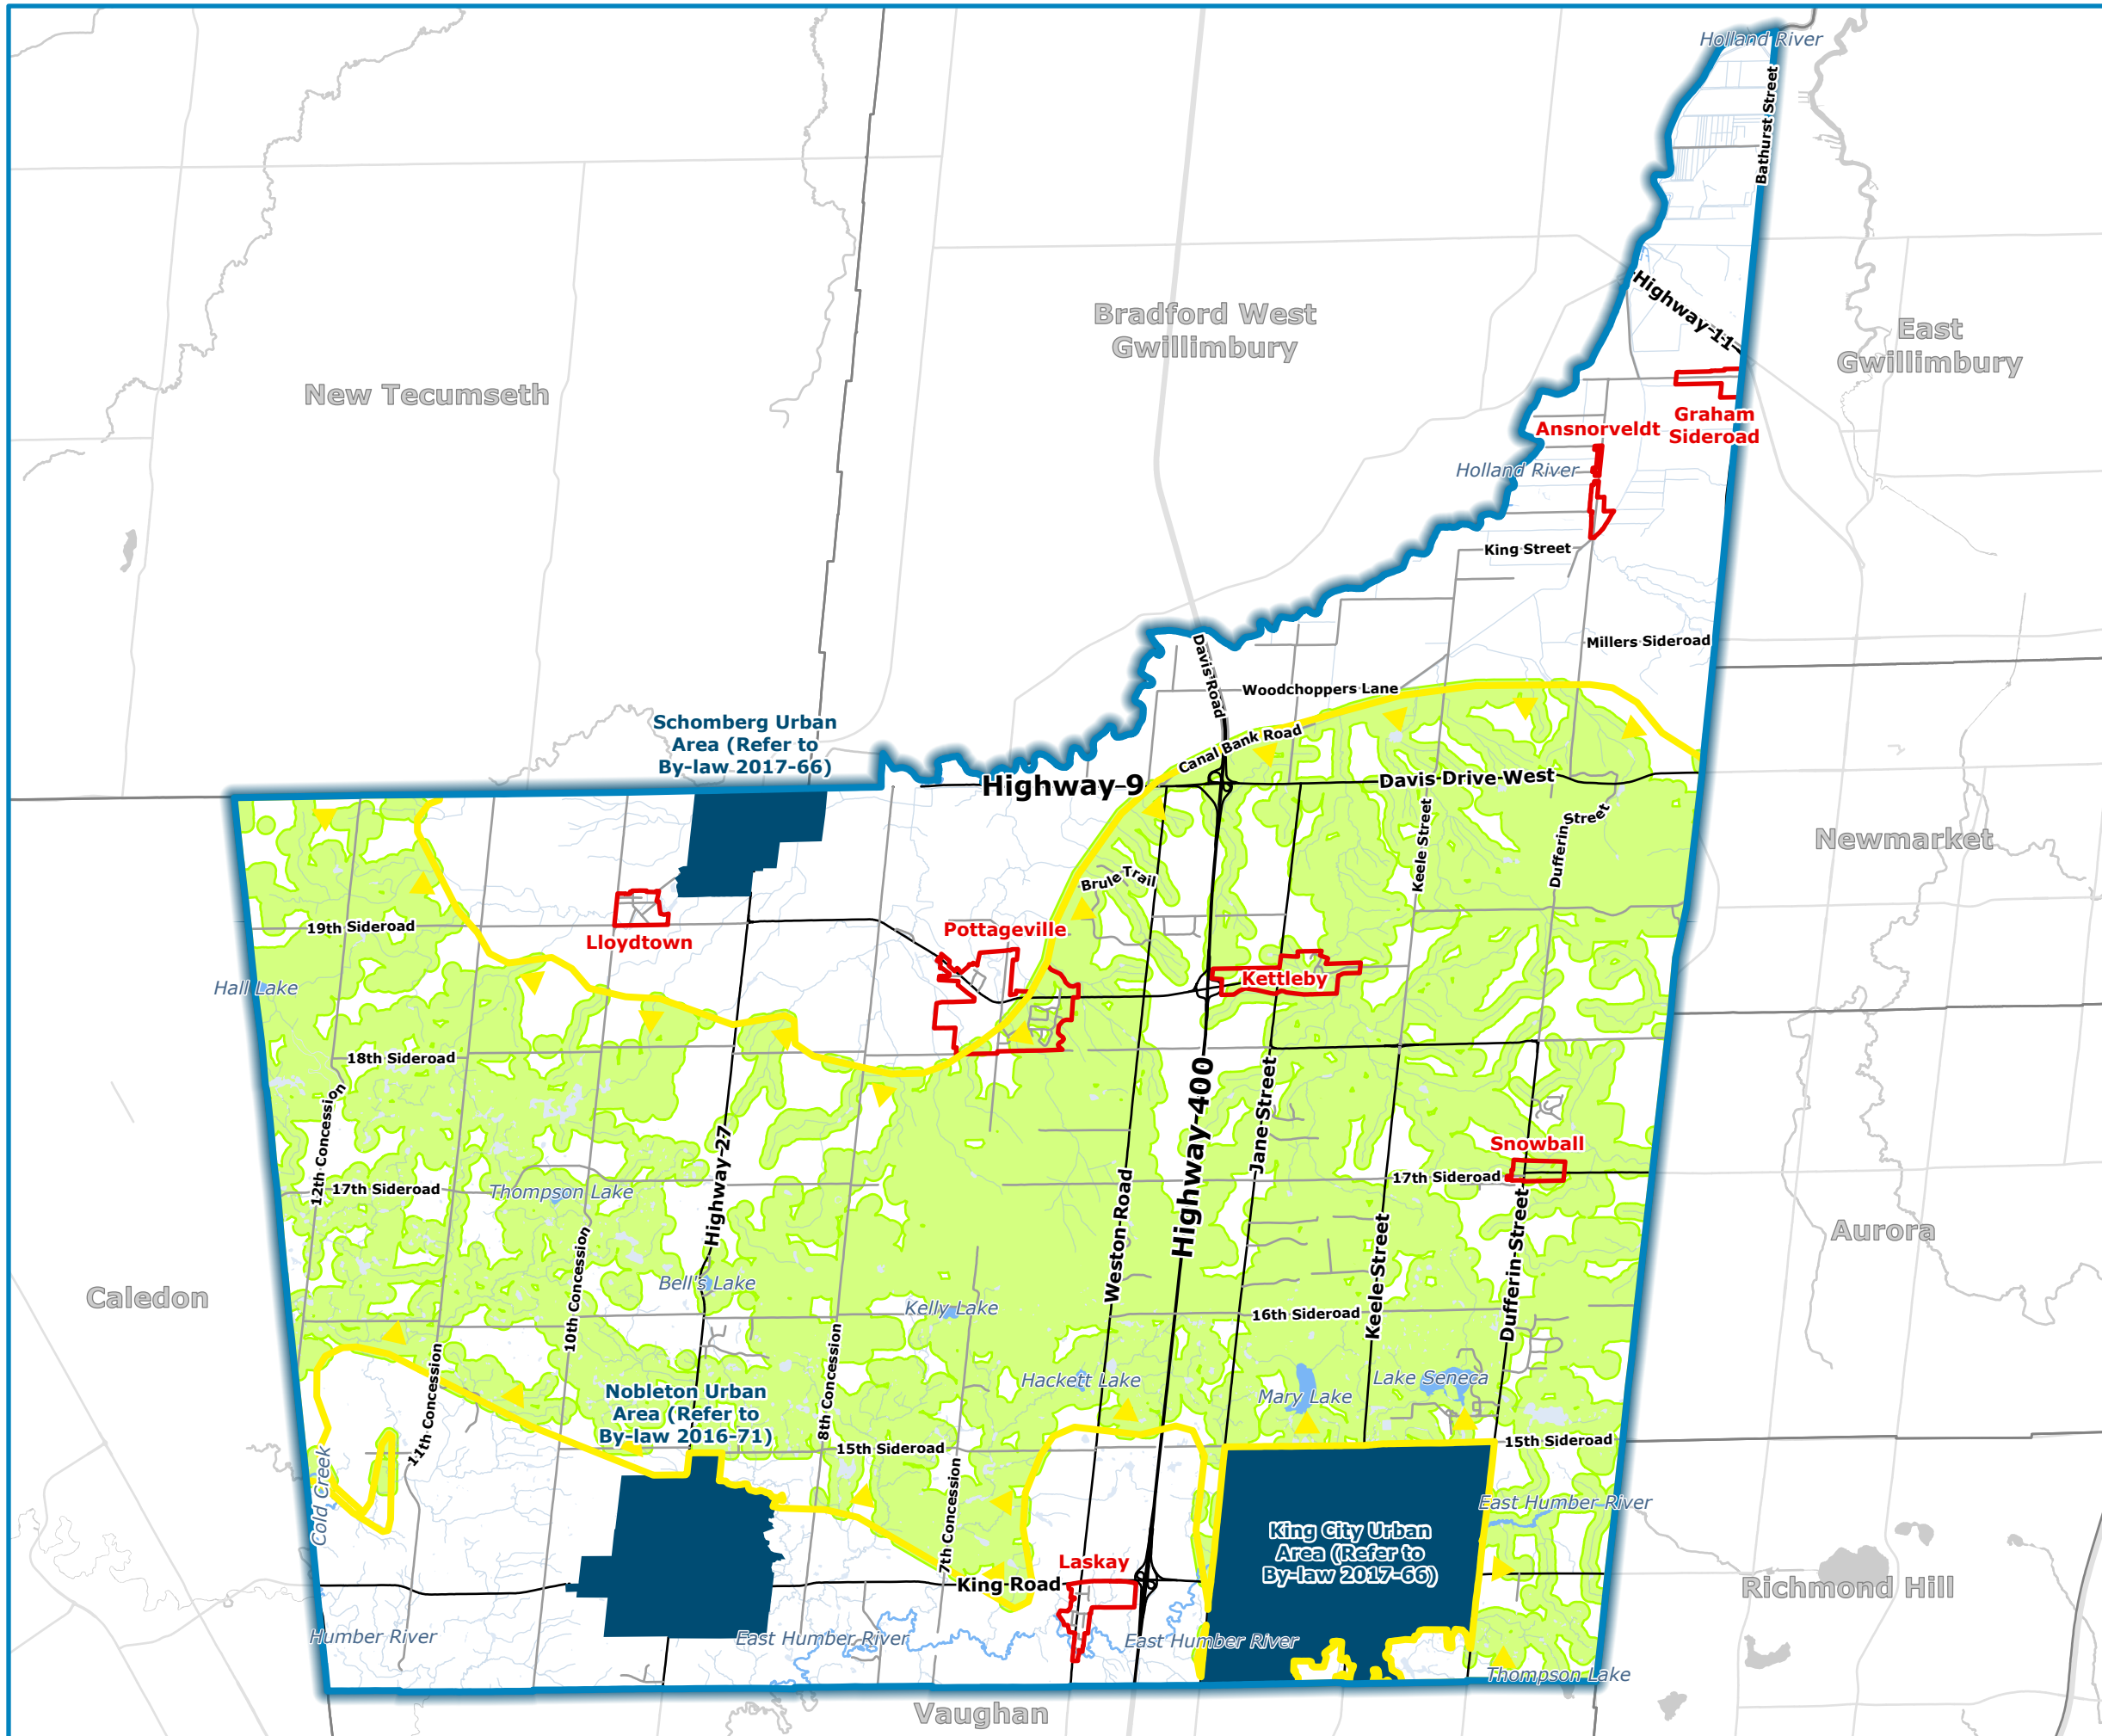

Township of King Zoning By-law for the Countryside

Schedule C-1 Oak Ridges Moraine Area of Influence

Legend

- Township of King Boundary
- Oak Ridges Moraine Conservation Plan Area
- Hamlet Boundary
- Area of Influence

Legend

- Township of King Boundary
- Oak Ridges Moraine Conservation Plan Area
- Hamlet Boundary
- Landform Conservation Area
 - Landform Conservation Area Category 1
 - Landform Conservation Area Category 2

Legend

-  Township of King Boundary
-  Oak Ridges Moraine Conservation Plan Area
-  Hamlet Boundary
-  Areas of High Aquifer Vulnerability

September 2022
 Sources:
 Base Data: MNDMNR, York Region and
 Township of King
 Projection: NAD 1983 UTM Zone 17N

0 1 2 4 Kilometres

September 2022

Sources:
Base Data: MNDMNR, York Region and
Township of King
Projection: NAD 1983 UTM Zone 17N