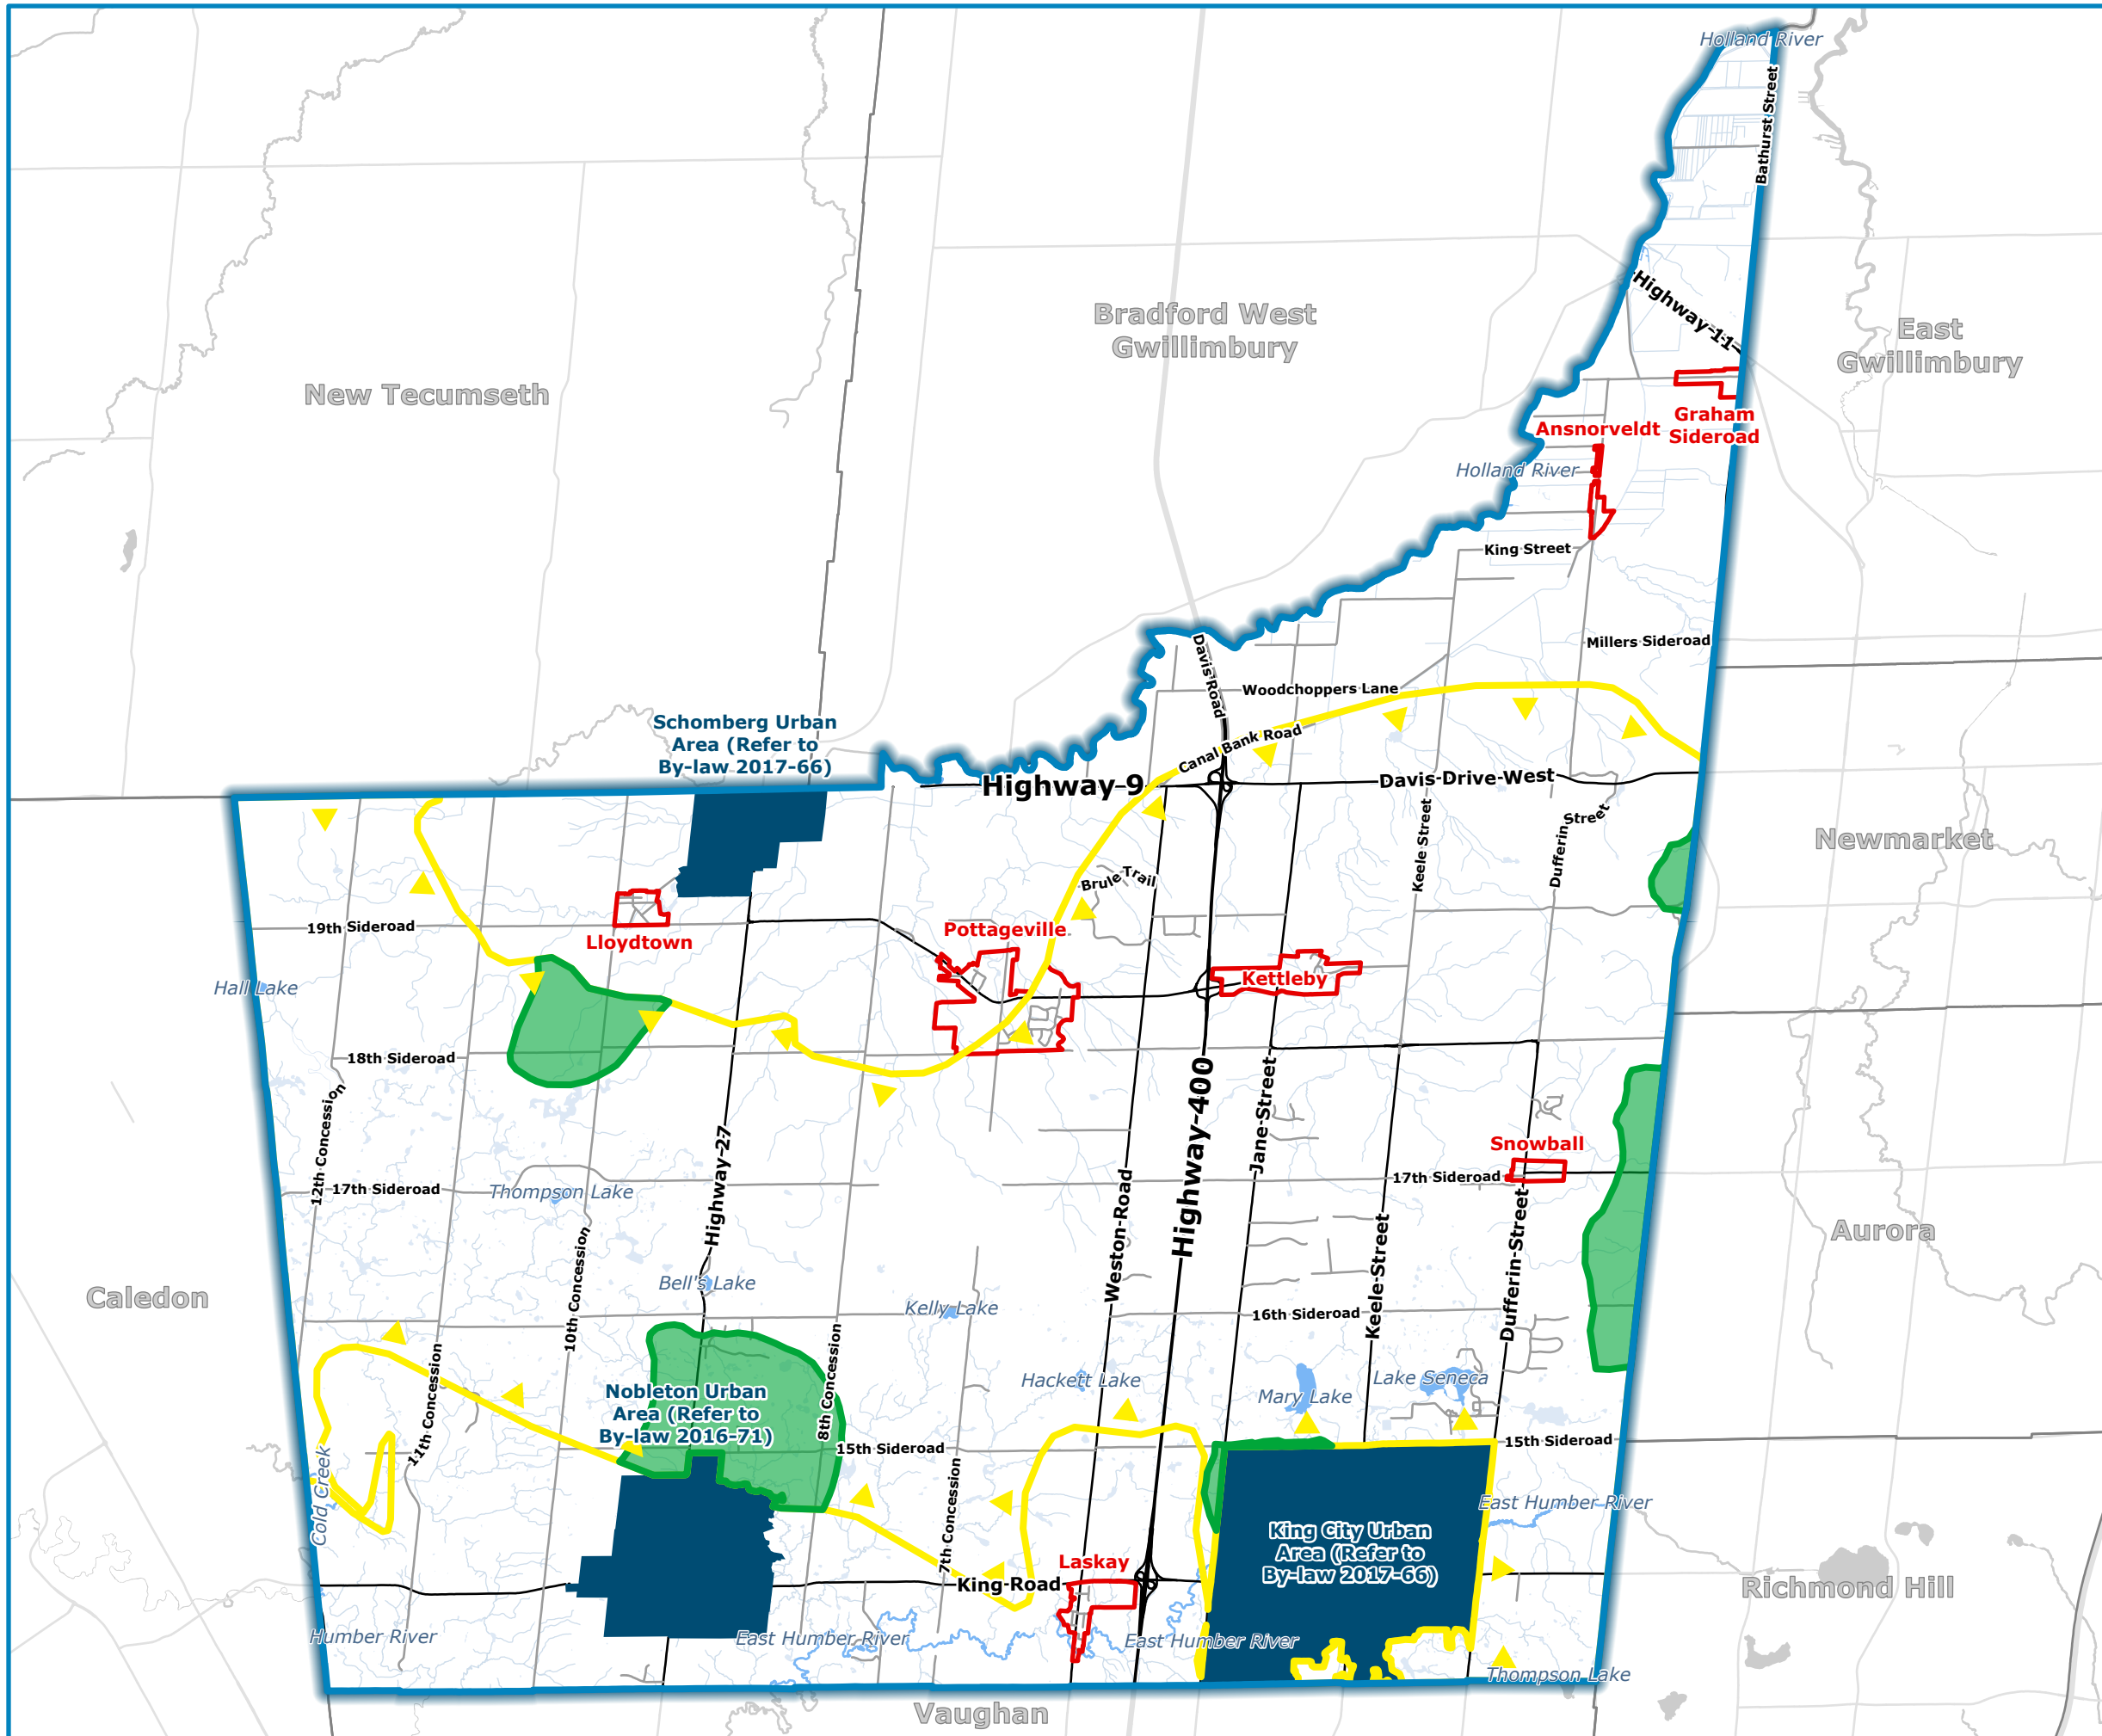

September 2022

Sources:
Base Data: MNDMNR, York Region and
Township of King
Projection: NAD 1983 UTM Zone 17N

Township of King Zoning By-law for the Countryside

Schedule C-3 Oak Ridges Moraine Areas of High Aquifer Vulnerability

Legend

-  Township of King Boundary
-  Oak Ridges Moraine Conservation Plan Area
-  Hamlet Boundary
-  Areas of High Aquifer Vulnerability

September 2022
 Sources:
 Base Data: MNDMNR, York Region and
 Township of King
 Projection: NAD 1983 UTM Zone 17N

Township of King Zoning By-law for the Countryside

Schedule C-4 Oak Ridges Moraine Wellhead Protection Area

Legend

-  Township of King Boundary
-  Oak Ridges Moraine Conservation Plan Area
-  Hamlet Boundary
-  Oak Ridges Moraine Wellhead Protection Area

0 1 2 4 Kilometres

September 2022

Sources:
Base Data: MNDMNR, York Region and
Township of King
Projection: NAD 1983 UTM Zone 17N