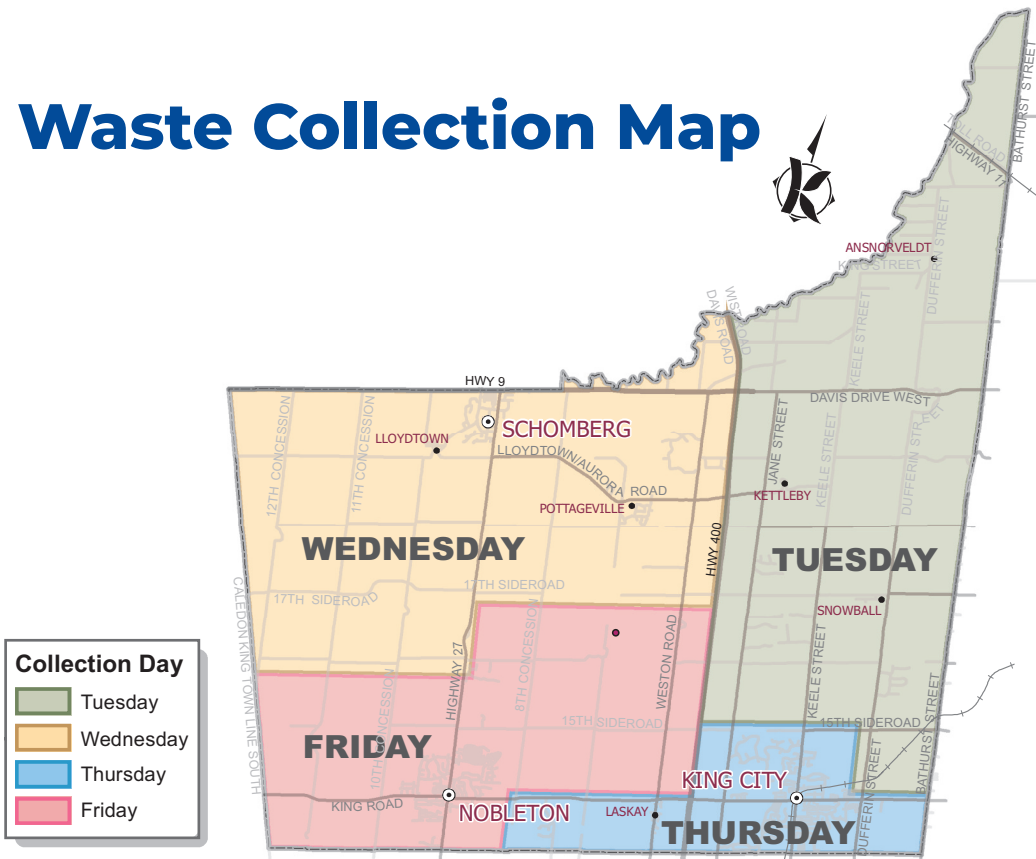

KING 2024 Waste & Recycling CALENDAR

JANUARY

S	M	T	W	T	F	S
	1	2	3	4	5	6
7	8	9	10	11	12	13
14	15	16	17	18	19	20
21	22	23	24	25	26	27
28	29	30	31			

FEBRUARY

S	M	T	W	T	F	S
				1	2	3
4	5	6	7	8	9	10
11	12	13	14	15	16	17
18	19	20	21	22	23	24
25	26	27	28	29		

MARCH

S	M	T	W	T	F	S
					1	2
3	4	5	6	7	8	9
10	11	12	13	14	15	16
17	18	19	20	21	22	23
24	25	26	27	28	29	30
31						

APRIL

S	M	T	W	T	F	S
	1	2	3	4	5	6
7	8	9	10	11	12	13
14	15	16	17	18	19	20
21	22	23	24	25	26	27
28	29	30				

MAY

S	M	T	W	T	F	S
			1	2	3	4
5	6	7	8	9	10	11
12	13	14	15	16	17	18
19	20	21	22	23	24	25
26	27	28	29	30	31	

JUNE

S	M	T	W	T	F	S
						1
2	3	4	5	6	7	8
9	10	11	12	13	14	15
16	17	18	19	20	21	22
23	24	25	26	27	28	29
30						

JULY

S	M	T	W	T	F	S
	1	2	3	4	5	6
7	8	9	10	11	12	13
14	15	16	17	18	19	20
21	22	23	24	25	26	27
28	29	30	31			

AUGUST

S	M	T	W	T	F	S
				1	2	3
4	5	6	7	8	9	10
11	12	13	14	15	16	17
18	19	20	21	22	23	24
25	26	27	28	29	30	31

SEPTEMBER

S	M	T	W	T	F	S
1	2	3	4	5	6	7
8	9	10	11	12	13	14
15	16	17	18	19	20	21
22	23	24	25	26	27	28
29	30					

OCTOBER

S	M	T	W	T	F	S
		1	2	3	4	5
6	7	8	9	10	11	12
13	14	15	16	17	18	19
20	21	22	23	24	25	26
27	28	29	30	31		

NOVEMBER

S	M	T	W	T	F	S
					1	2
3	4	5	6	7	8	9
10	11	12	13	14	15	16
17	18	19	20	21	22	23
24	25	26	27	28	29	30

DECEMBER

S	M	T	W	T	F	S
1	2	3	4	5	6	7
8	9	10	11	12	13	14
15	16	17	18	19	20	21
22	23	24	25	26	27	28
29	30	31				

- Green Bin and Blue Box Collection WEEKLY (No Limit)
- Yard Waste Collection BI-WEEKLY (No Limit)
- Garbage Collection Week BI-WEEKLY (Two Untagged Bag Limit)
- Christmas Tree Collection Day
- Curbside Giveaway Day

Waste Collection Map

Waste Collection Inquiries

GFL (Green for Life)
1-866-421-5625
WasteLine@gflenv.com
gflenv.com

- Missed collections
- Schedule a metal item pick up
- Broken blue box/green bin exchange

The Regional Municipality of York

1-866-665-6752
york.ca/waste

- Household Hazardous Waste and Waste Depots

TOWNSHIP OF KING

2585 King Road, King City, ON L7B 1A1
905-833-5321

For more information on programs and services, or to view the community events calendar, visit king.ca.