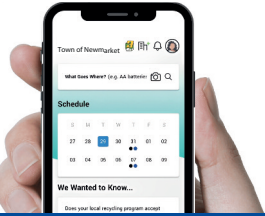

2024 TOWNSHIP OF KING Waste & Recycling Collection CALENDAR

Download the
Recycle Coach App
for all things waste.

KING Questions?

Contact GFL at 1-866-421-5625
or email WasteLine@gflenv.com.
king.ca

! Blue boxes and green bins are replaced free of charge if broken. Contact GFL to schedule a bin exchange or to schedule a large metal item pickup. Garbage tags, large item tags, blue boxes, green bins, kitchen catchers and backyard composters are available for purchase visit king.ca/onlineservices.